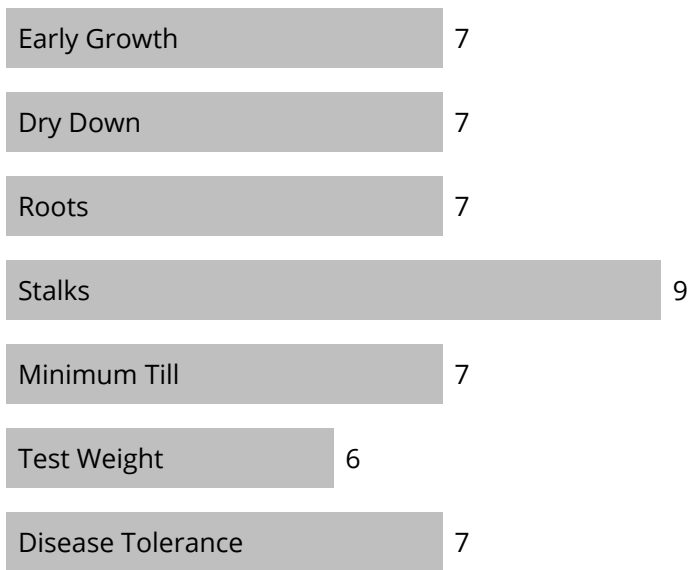

SP 2556 Conv.

110 Days

- Consistent girthy ears
- Excellent stalks and roots
- Medium plant and ear height
- Very good plant health and stay green

Characteristics

Ratings scale: 1-9, 9 = Best, 1 = Worst

Plant Height	Medium
Ear Height	Medium
Ear Type	Semi-Flex
Use	Grain
Population	28-36,000